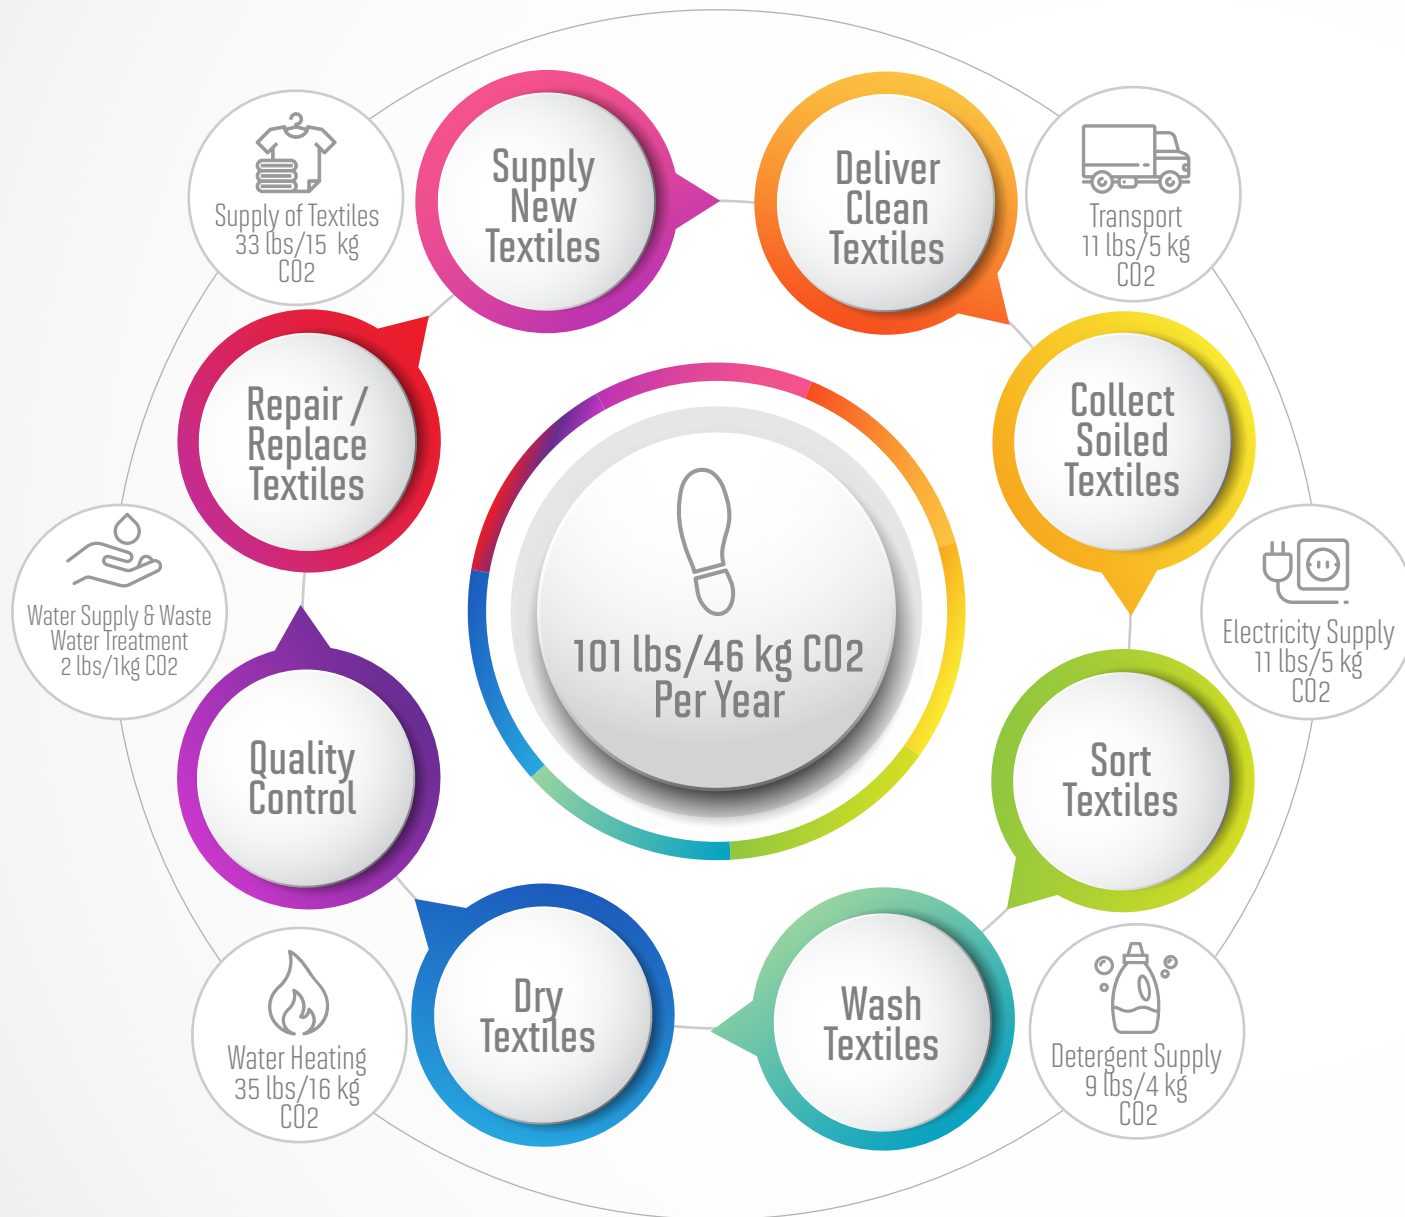

Uniform Service: One Worker for a Year - Minimal Carbon Footprint

By Comparison:

- Operate a 90 cm/35 inch plasma TV for 6.5 hrs per day for 1 year
- Run a power shower for 6 mins per day for 1 year
- 1 way car journey from St. Louis to Houston
- Operate a domestic washing machine and tumble dryer 3 per week for one year (187 washes; 148 drying cycles)

Assessing the Carbon Footprint of Uniform Service

CO2 Emissions by Major Source Category: One Wearer per Year