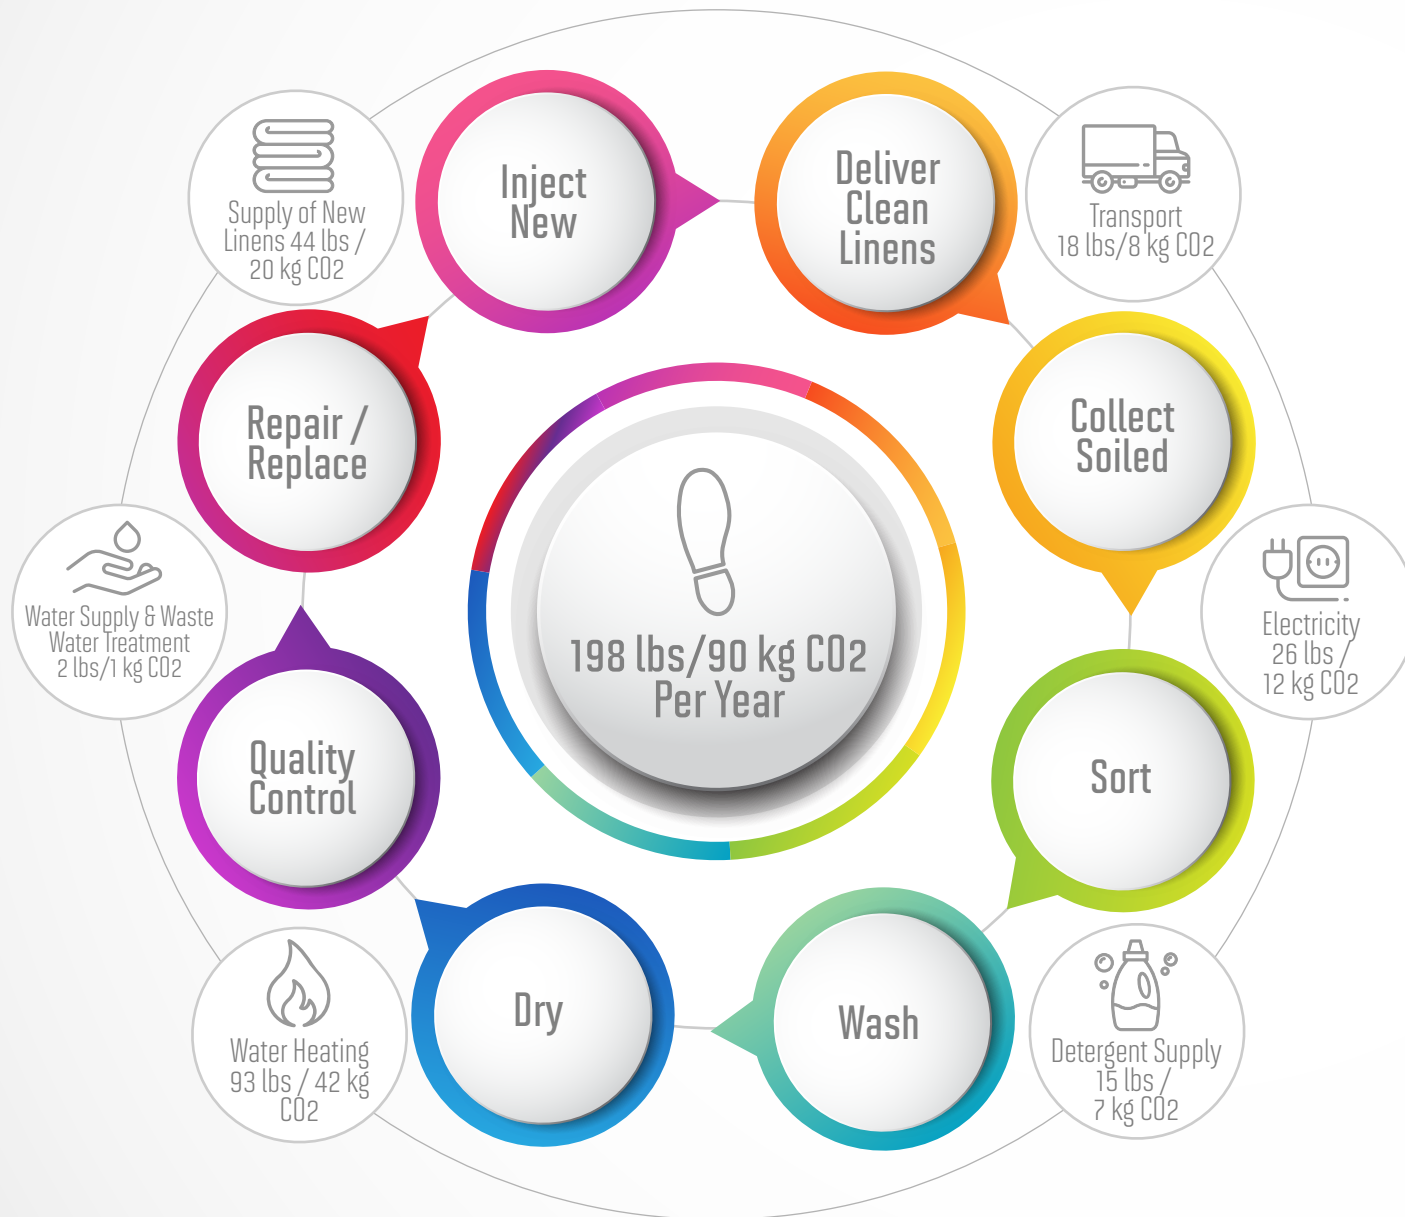

# Linens Service: One Hotel Bed for a Year - Minimal Carbon Footprint

## By Comparison:

- Operate a 90 cm/35 inch plasma TV for 6.5 hrs per day for 1 year
- Run a power shower for 6 mins per day for 1 year
- 1 way car journey from St. Louis to Houston
- Operate a domestic washing machine and tumble dryer 3 per week for one year (187 washes; 148 drying cycles)